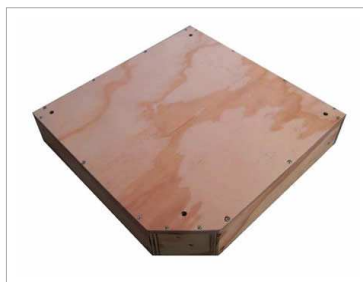

**Mitred Square Corner M
(outside corner)**

365mm x 365mm x 70mm (outside e
300mm x 300mm x 70mm (inside e

$41.10

[order number T-T15](#)