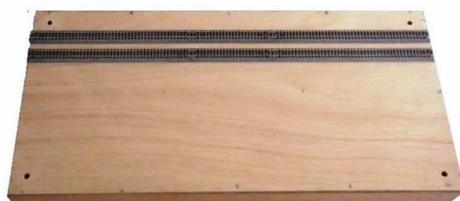

T-TRAK Double Module

618mm x 300mm x 70mm

$83.95

[order number T-T21](#)